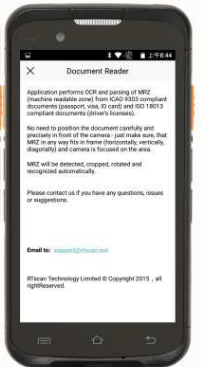

RT930-OCR

Android Mobile ID Document Scanner

For Passport, ID cards, Driver's license

The RT930-OCR is a handheld mobile passport/ id scanner, with powerful OCR engine, the RT930-OCR can read OCR-B MRZ (machine readable zone) data, the ICAO 9303 compliant ID documents such as ID card, passport, visa, driver's license. The MRZ usually includes information like nationality, name, birthday, document expiry date, ID numbers, with the RT930-OCR, we can get these personal data quickly and accurately so as to highly speed up the personal data collection. And finally, the scanned data can be store "locally" in the scanner, or can be transfer to remote service computer via 3G /4G or Wi-Fi, Bluetooth communication.

Traditionally, for ID / passport data scanning which used for access control or personal data collection application, people use a desktop computer + a desktop passport / id scanner, the solution not only expensive , take much space, but also can not be used for mobile access control applications. Now with this RT930-OCR, it's a handheld terminal, its cost is very much less than the computer + desktop scanner solution, and especially for application such as Mobile customers registration; Parking access & ticketing; Building & corporate access; Mobile identity verification by police forces; Queue-busting and roaming passenger processing at airports, with this mobile solution, we can save time, we can make the ID data collection / registration more efficiently, and this even greatly improve customers satisfaction.

RT930-OCR is a large screen and IP65 rugged android mobile computer and rugged mobile passport / ID scanner terminal. With RT930-OCR android 5.1 O.S, Motorola barcode scanner (optional), high sensitive touch screen, the versatile functions of WIFI, 4G/ 3G, GPS, Camera, etc. It is an ideal assistant for you!